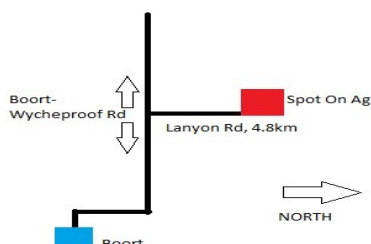

Contact
Matt Schubring
0429 625 520